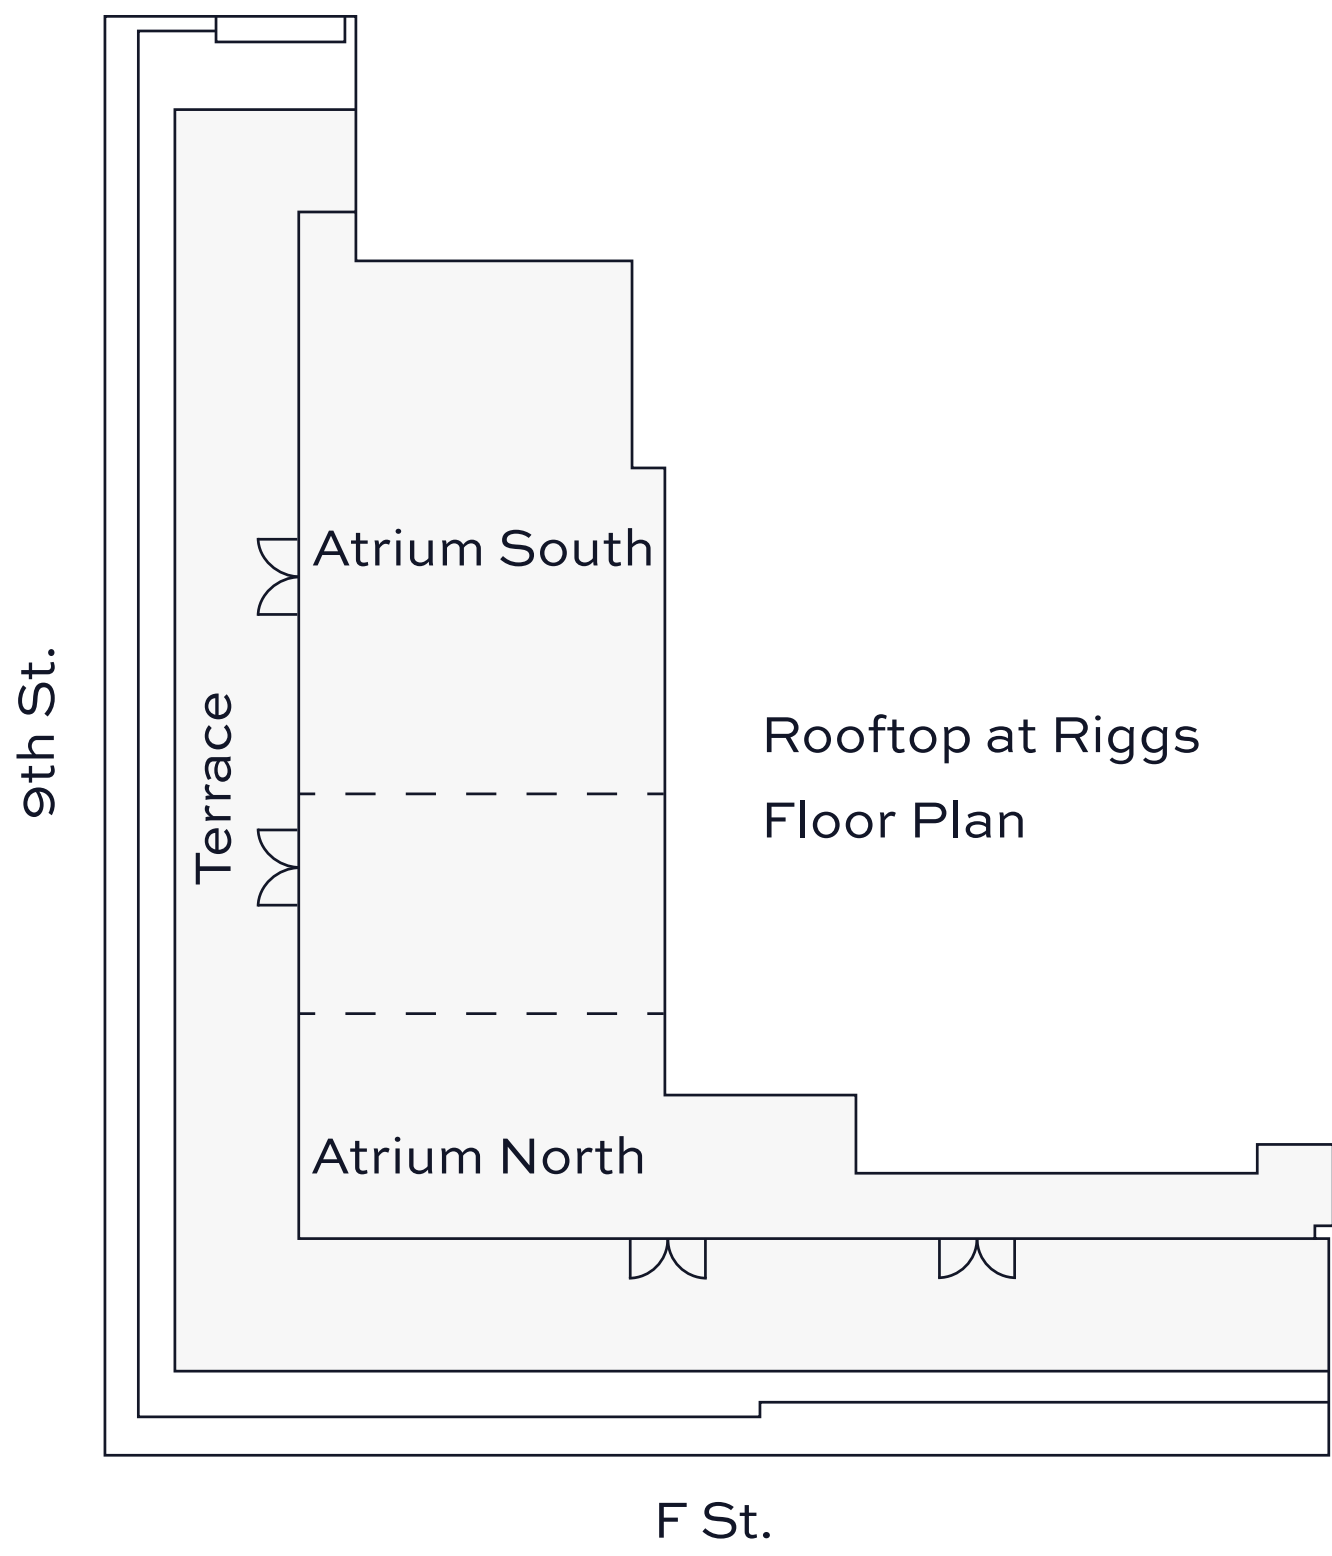

Meetings & Events Capacities

<u>ROOM NAME</u>	<u>SQ. FT.</u>	<u>SQ. M.</u>	<u>RECEPTION</u>	<u>BANQUET & SEATED</u>	<u>CLASSROOM</u>	<u>THEATER</u>	<u>U-SHAPE</u>
Atrium	2,478	230	230	120	-	-	-
Atrium South	1,347	125	130	80	64	122	36
Atrium North	1,131	105	100	40	32	83	24
Riggs Suite	719	67	25	12	-	-	-
Semi-Private Dining Room	456	42	30	30	-	-	-
Private Dining Room	405	38	27	18	-	-	-